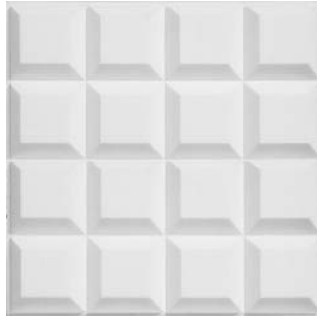

CONTOUR® Ceiling Tiles

Pattern Information

■ Basix 1 & 2

■ Classic

■ TriLine

■ TriLine Corner

■ Matrix 2*

■ Matrix 4*

■ Matrix 6*

■ Allusion

■ Horizon

■ Panorama

■ Spectrum

■ Crosspoint

■ Mosaic

■ Vision

Standard colors include Almond, Arctic White, Black Onyx and Grey Mist.
Custom patterns and colors are available upon request.

* Not available in adhesive-mount version.