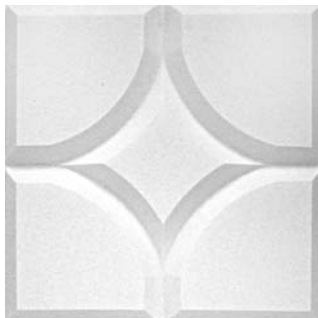

CONTOUR® Ceiling Tiles

Pattern Information

■ Basix 1 & 2

■ Classic

■ TriLine

■ TriLine Corner

■ Matrix 2*

■ Matrix 4*

■ Matrix 6*

■ Allusion

■ Horizon

■ Panorama

■ Spectrum

■ Crosspoint

■ Mosaic

■ Vision

Standard colors include Almond, Arctic White, Black Onyx and Grey Mist.
Custom patterns and colors are available upon request.

* Not available in adhesive-mount version.