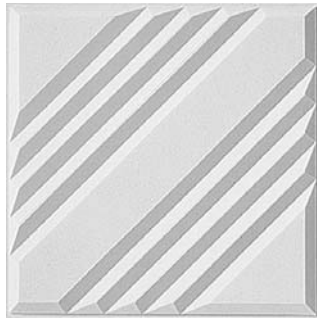

CONTOUR® Ceiling Tiles

Pattern Information

■ Basix 1 & 2

■ Classic

■ TriLine

■ TriLine Corner

■ Matrix 2*

■ Matrix 4*

■ Matrix 6*

■ Allusion

■ Horizon

■ Panorama

■ Spectrum

■ Crosspoint

■ Mosaic

■ Vision

Standard colors include Almond, Arctic White, Black Onyx and Grey Mist.
Custom patterns and colors are available upon request.

* Not available in adhesive-mount version.